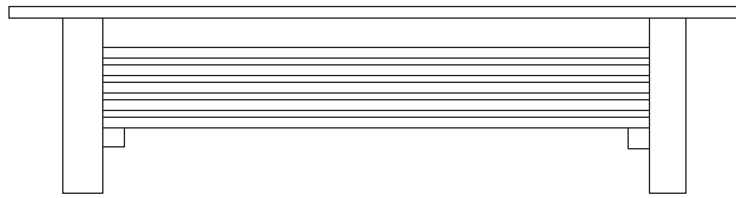

Bench Radiator

BENCH RADIATORS							
Order Codes	Number of Sections	Length x Height x Width	Output (BTU/hr)	Weight (lbs)	Water Content (gals)	List Price	
						White	Custom Colors
23-05-6100	5	53" x 19" x 14"	3528	75	3.75	$5,438	$6,398
23-06-6100	6	53" x 21" x 14"	4231	87	4.49	5,988	7,045
23-05-6120	5	61" x 19" x 14"	4185	85	4.41	5,701	6,704
23-06-6120	6	61" x 21" x 14"	5022	99	5.28	6,009	7,070
23-05-6150	5	73" x 19" x 14"	6452	146	4.52	6,909	8,129
23-06-6150	6	73" x 21" x 14"	7530	161	6.50	7,224	8,499
23-05-6180	5	85" x 19" x 14"	7868	172	5.34	7,220	8,491
23-06-6180	6	85" x 21" x 14"	9182	190	7.64	7,582	8,922
23-05-6200	5	93" x 19" x 14"	8895	186	5.90	7,425	8,737
23-06-6200	6	93" x 21" x 14"	10383	205	8.42	7,832	9,214

Refer to page 4 for Terms of Sale, Delivery and Warranty.