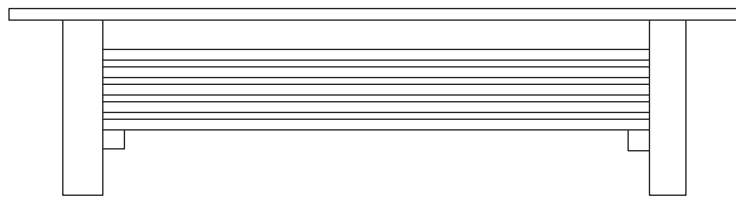

Bench Radiator

BENCH RADIATORS							
Order Codes	Number of Sections	Length x Height x Width	Output (BTU/hr)	Weight (lbs)	Water Content (gals)	List Price	
						White	Custom Colors
23-05-6100	5	53" x 19" x 14"	3528	75	3.75	$3,901	$4,589
23-06-6100	6	53" x 21" x 14"	4231	87	4.49	4,296	5,054
23-05-6120	5	61" x 19" x 14"	4185	85	4.41	4,089	4,809
23-06-6120	6	61" x 21" x 14"	5022	99	5.28	4,311	5,072
23-05-6150	5	73" x 19" x 14"	6452	146	4.52	4,956	5,832
23-06-6150	6	73" x 21" x 14"	7530	161	6.50	5,182	6,097
23-05-6180	5	85" x 19" x 14"	7868	172	5.34	5,179	6,092
23-06-6180	6	85" x 21" x 14"	9182	190	7.64	5,439	6,400
23-05-6200	5	93" x 19" x 14"	8895	186	5.90	5,326	6,267
23-06-6200	6	93" x 21" x 14"	10383	205	8.42	5,618	6,609

Refer to page 4 for Terms of Sale, Delivery and Warranty.