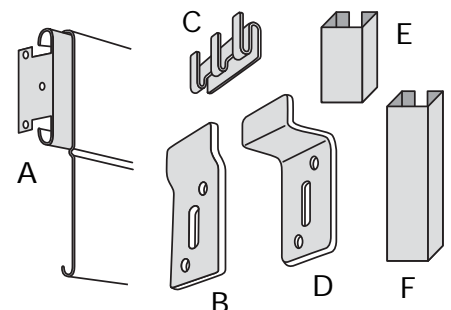

CANADA SHIPMENTS - SPECIAL NOTES

GST not included.
Prices include 8% Border Clearance and Customs Fees.