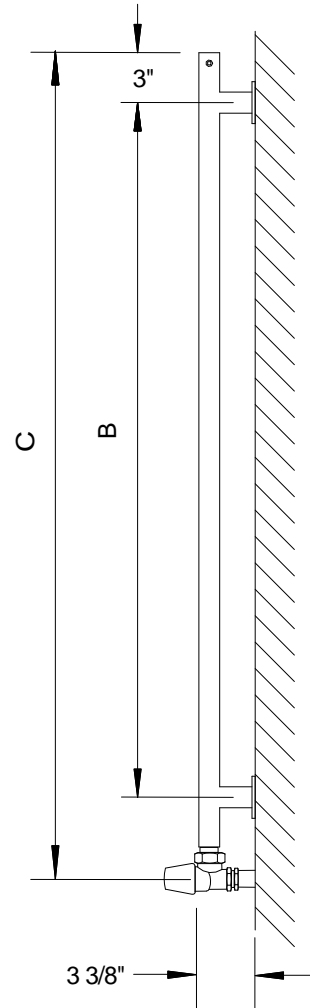

Tahoe ALTO Contemporary HYDRONIC

Technical Information

- 1-1/4" Square Vertical Tubes
- 1-3/16" x 3/4" Horizontal Tubes
- Closed Loop Installation Only
- Steel Construction
- 1/2" copper Rough-in
- Modern Valves & Sleeve Kit

MODEL	Dim "A"	Dim "B"	Dim "C"	BTUH*	Wgt.(lbs)
ALTO1	47 1/4"	41 5/16"	48 7/8"	676	35
ALTO2	70 7/8"	64 15/16"	72 1/2"	1013	50

*AWT = 155 Degrees Fahrenheit

ALTO
No Scale
REV A 3/8/10