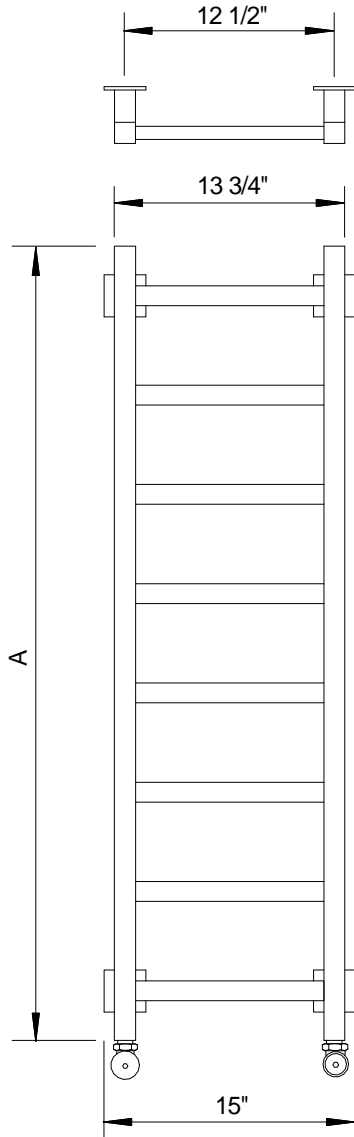

Tahoe ALTO Contemporary HYDRONIC

Technical Information

- 1-1/4" Square Vertical Tubes
- 1-3/16" x 3/4" Horizontal Tubes
- Closed Loop Installation Only
- Steel Construction
- 1/2" copper Rough-in
- Modern Valves & Sleeve Kit

MODEL	Dim "A"	Dim "B"	Dim "C"	BTUH*	Wgt.(lbs)
ALTO1	47 1/4"	41 5/16"	48 7/8"	676	35
ALTO2	70 7/8"	64 15/16"	72 1/2"	1013	50

*AWT = 155 Degrees Fahrenheit

ALTO
No Scale
REV A 3/8/10