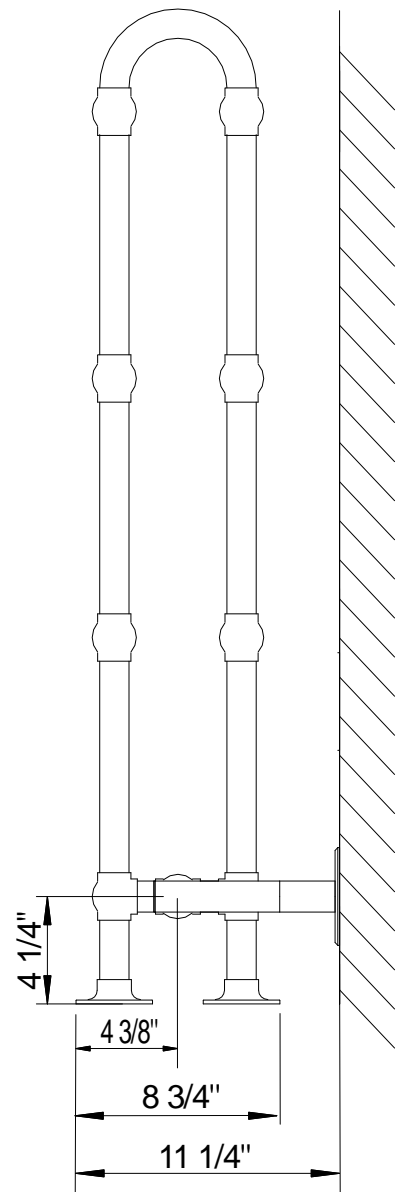

# Buttermere EB30 Traditional ELECTRIC

## Technical Information

- . 120VAC 60Hz 200W 1.82A
- . 1-1/4" Diameter Brass Tubing
- . Smart Thermo Control Element
- . 80 lbs.

**EB30**  
No Scale  
REV A 9/30/09