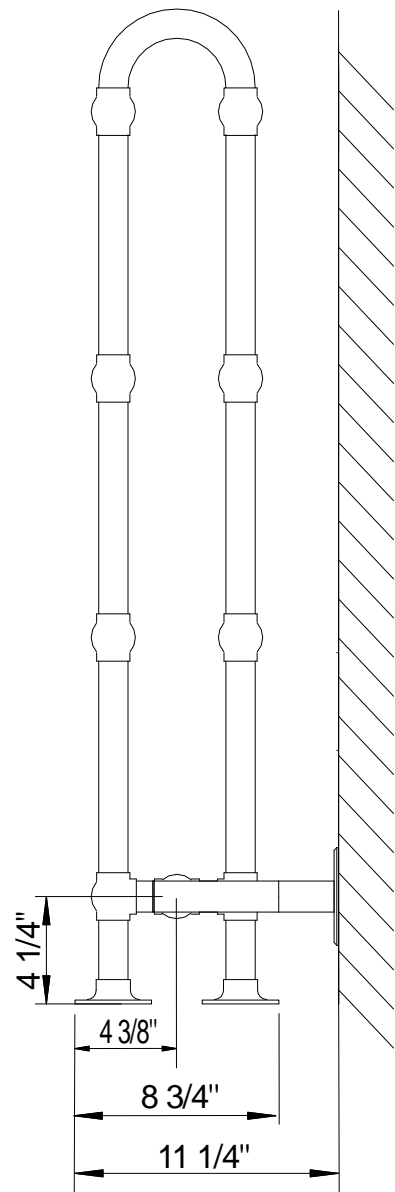

Buttermere EB30 Traditional ELECTRIC

Technical Information

- 120VAC 60Hz 200W 1.82A
- 1-1/4" Diameter Brass Tubing
- Smart Thermo Control Element
- 80 lbs.

EB30
No Scale
REV A 9/30/09