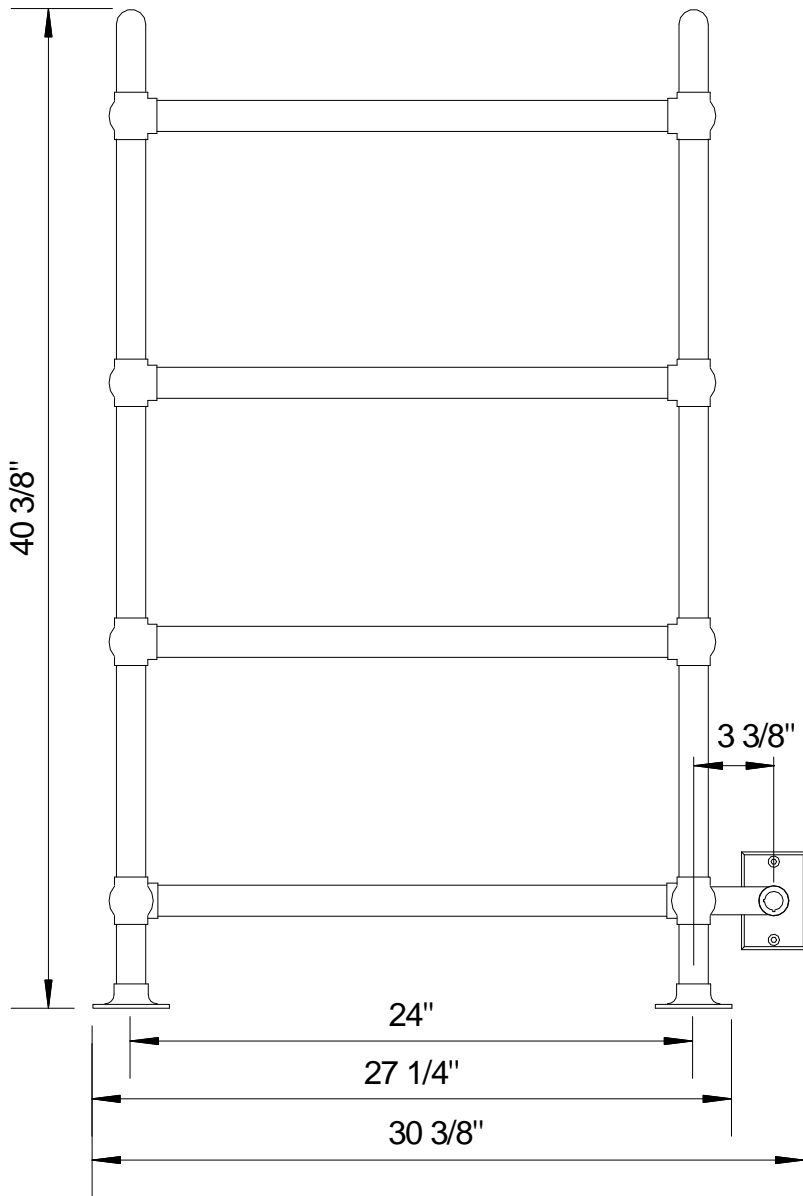

# Buttermere EB30 Traditional ELECTRIC

## Technical Information

- . 120VAC 60Hz 200W 1.82A
- . 1-1/4" Diameter Brass Tubing
- . Smart Thermo Control Element
- . 80 lbs.

**EB30**  
No Scale  
REV A 9/30/09