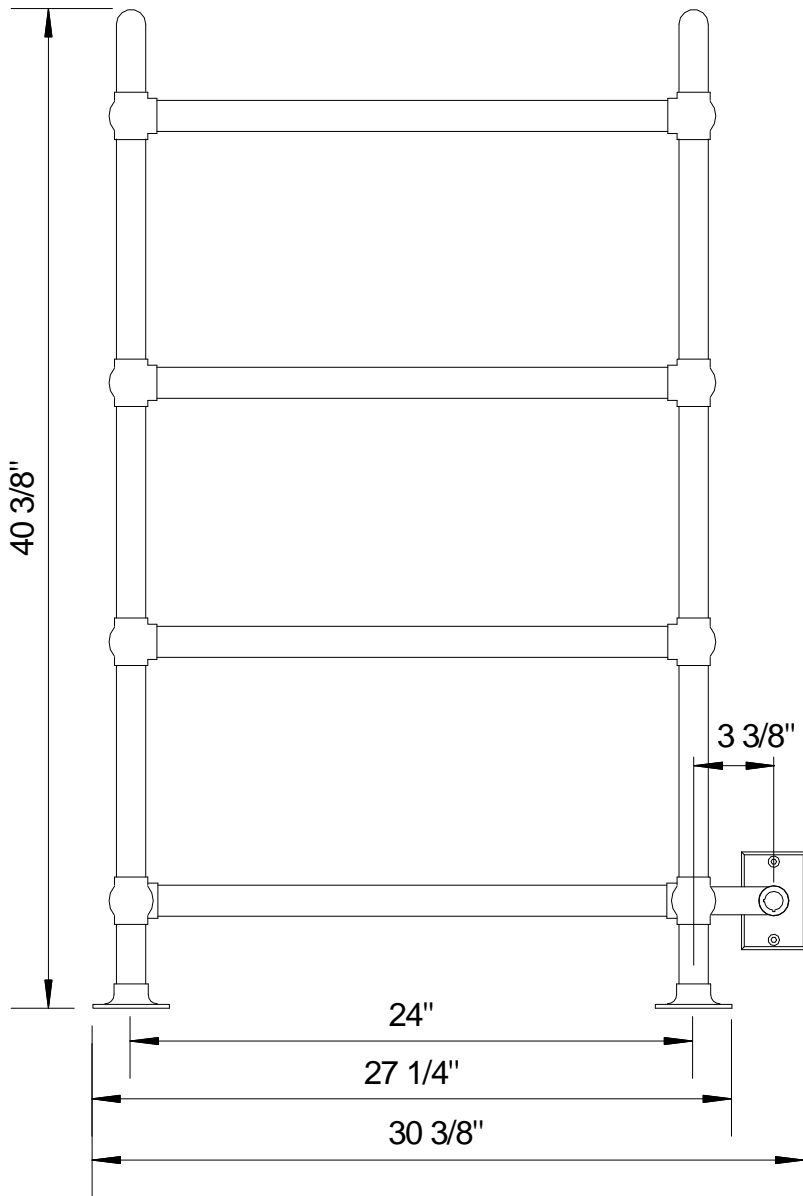

Buttermere EB30 Traditional ELECTRIC

Technical Information

- . 120VAC 60Hz 200W 1.82A
- . 1-1/4" Diameter Brass Tubing
- . Smart Thermo Control Element
- . 80 lbs.

EB30
No Scale
REV A 9/30/09