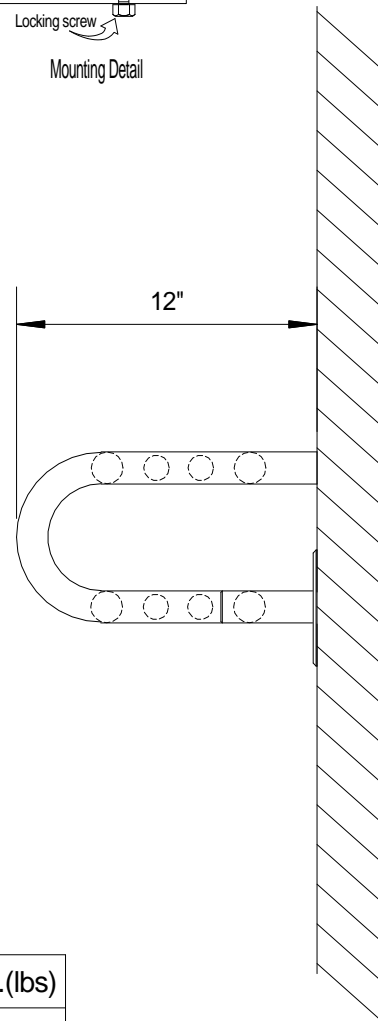

## Technical Information

- 120VAC 60Hz
- 1-1/4"/1" Diameter Tubes
- Smart Thermo Control Element
- Brass Construction

MODEL	Dim "A"	Dim "B"	Dim "C"	Watts*	Amps	Wgt. (lbs)
ES40/1	22 3/4"	18 1/4"	17"	115	1.04	34
ES40/2	28 3/4"	24 1/4"	23"	200	1.82	39

\*Represents draw at steady state. Power could be higher during warm up.

**ES40**  
No Scale  
REVA 11/07/09