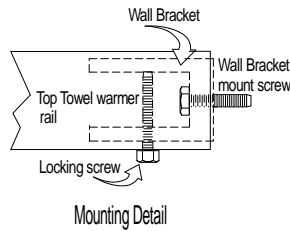

## Technical Information

- 120VAC 60Hz
- 1-1/4"/1" Diameter Tubes
- Smart Thermo Control Element
- Brass Construction

MODEL	Dim "A"	Dim "B"	Dim "C"	Watts*	Amps	Wgt. (lbs)
ES40/1	22 3/4"	18 1/4"	17"	115	1.04	34
ES40/2	28 3/4"	24 1/4"	23"	200	1.82	39

\*Represents draw at steady state. Power could be higher during warm up.

**ES40**  
No Scale  
REVA 11/07/09