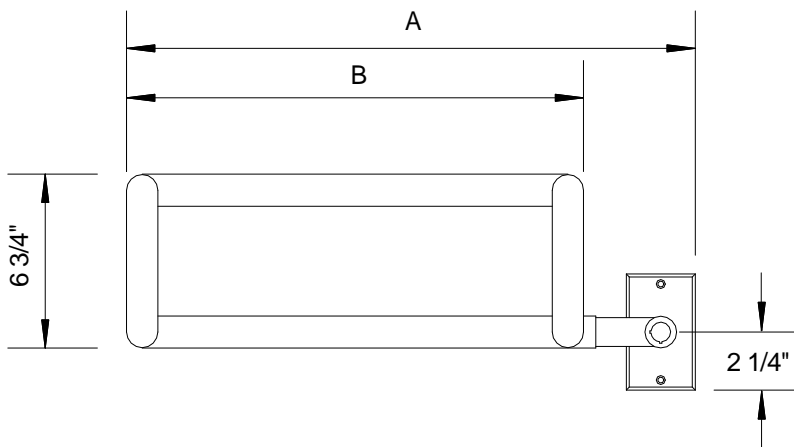

## Technical Information

- 120VAC 60Hz
- 1-1/4"/1" Diameter Tubes
- Smart Thermo Control Element
- Brass Construction

MODEL	Dim "A"	Dim "B"	Dim "C"	Watts*	Amps	Wgt. (lbs)
ES40/1	22 3/4"	18 1/4"	17"	115	1.04	34
ES40/2	28 3/4"	24 1/4"	23"	200	1.82	39

\*Represents draw at steady state. Power could be higher during warm up.

**ES40**  
No Scale  
REVA 11/07/09