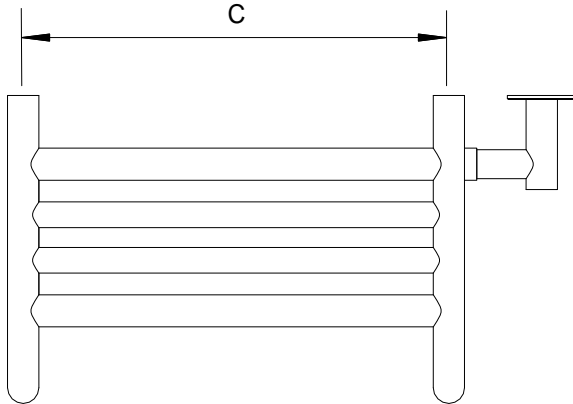

## Technical Information

- 120VAC 60Hz
- 1-1/4"/1" Diameter Tubes
- Smart Thermo Control Element
- Brass Construction

MODEL	Dim "A"	Dim "B"	Dim "C"	Watts*	Amps	Wgt. (lbs)
ES40/1	22 3/4"	18 1/4"	17"	115	1.04	34
ES40/2	28 3/4"	24 1/4"	23"	200	1.82	39

\*Represents draw at steady state. Power could be higher during warm up.

**ES40**  
No Scale  
REVA 11/07/09