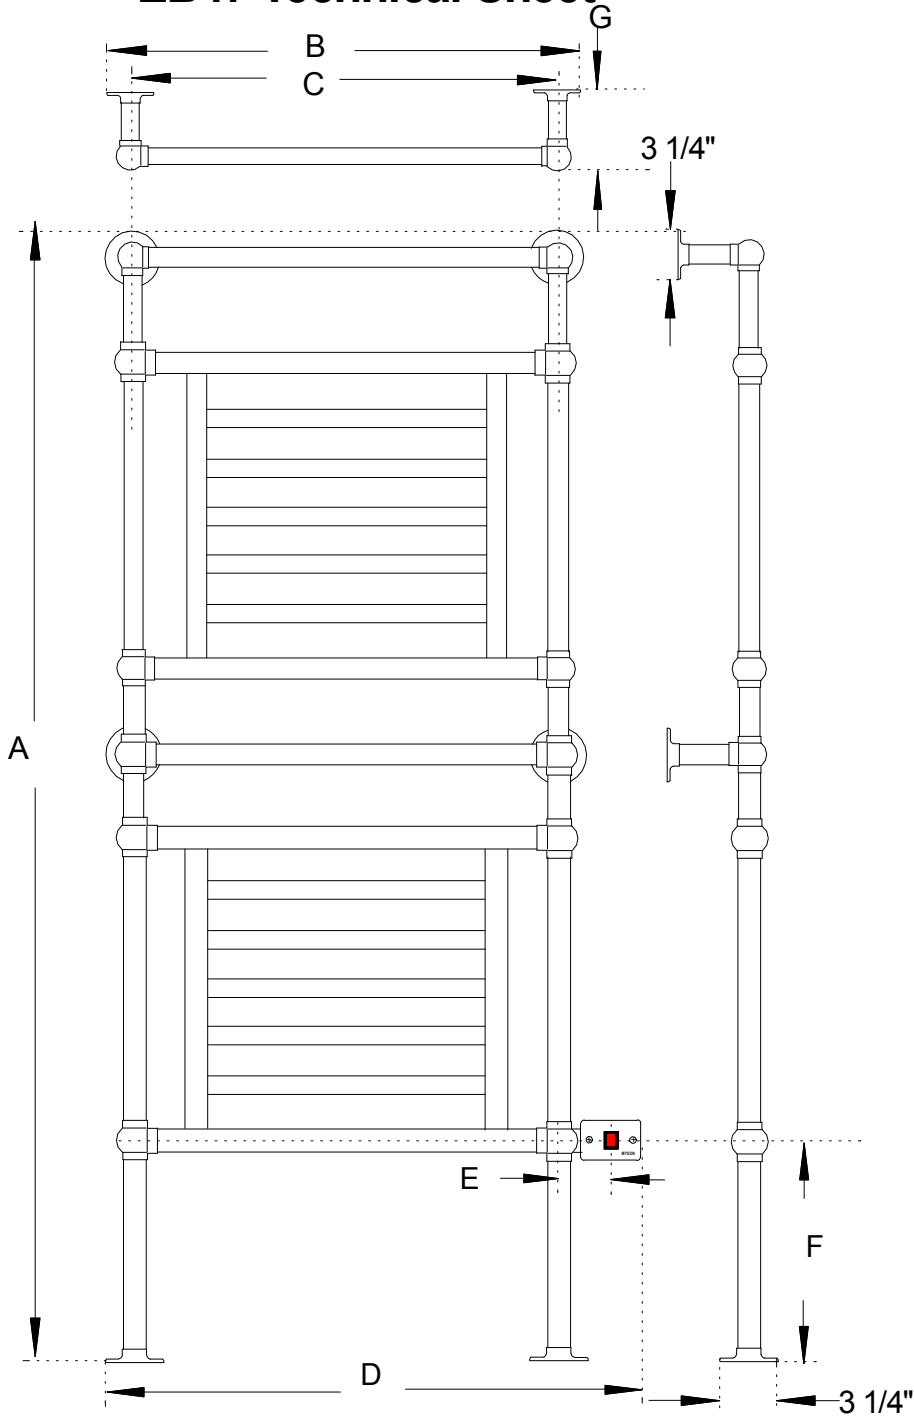

MYSON

Coniston EB47 Traditional Electric

EB47 Technical Sheet

- Technical information 04/07
- Volts 120v/60Hz
 - Dezincification Resistant Brass

Model	A	B	C	D	E	F	G	Watts	Amps	Tube Dia
EB47/1	68 3/8"	27 1/4"	24"	29 5/8"	2 5/8"	12"	5 3/8"	300	2.73	1 1/4"
EB47/2	68 3/8"	33 1/4"	30"	35 5/8"	2 5/8"	12"	5 3/8"	300	2.73	1 1/4"