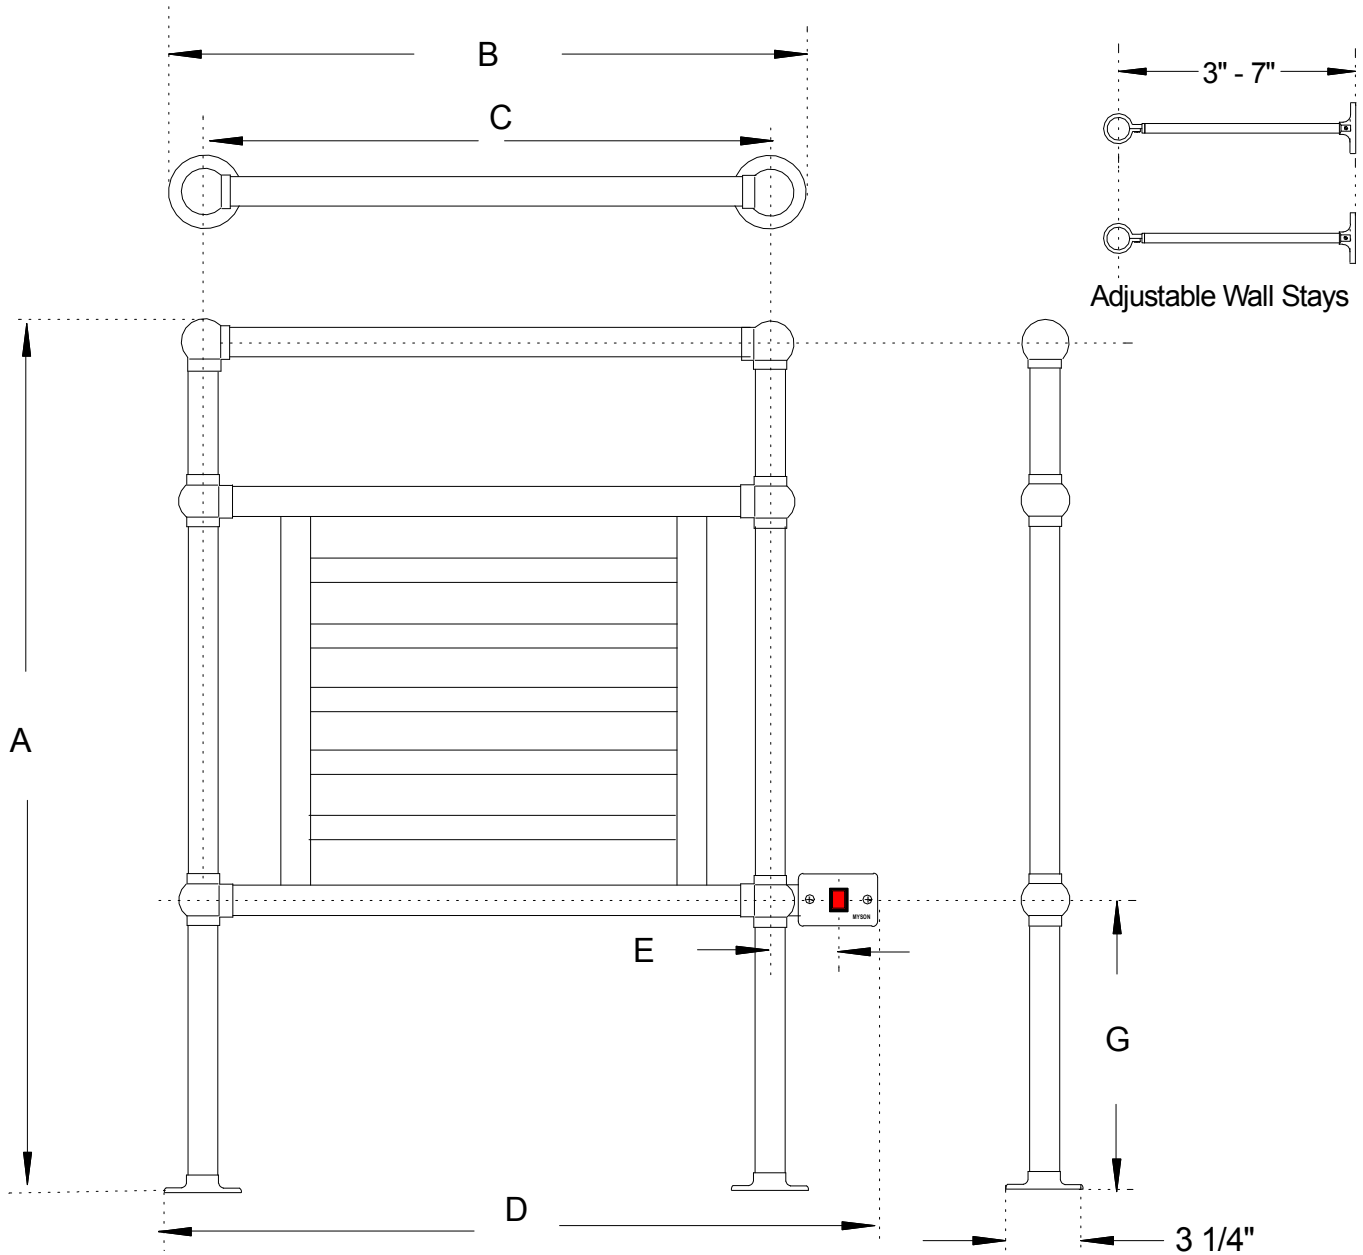

## Kielder EB26 Traditional Electric

- Technical information 04/07*
- . Volts 120v/60Hz
  - . Frame Tube Diameter: 1 1/4"
  - . Center Tube Diameter 1"
  - . Dezincification Resistant Brass

### EB26 Technical Sheet

Model	A	B	C	D	E	F	G	Watts	Amps
EB26/1	36 7/8"	27 1/4"	24"	30"	2 5/8"	2 1/2" - 7"	12"	165	1.30
EB26/2	36 7/8"	33 1/4"	30"	36"	2 5/8"	2 1/2" - 7"	12"	165	1.30