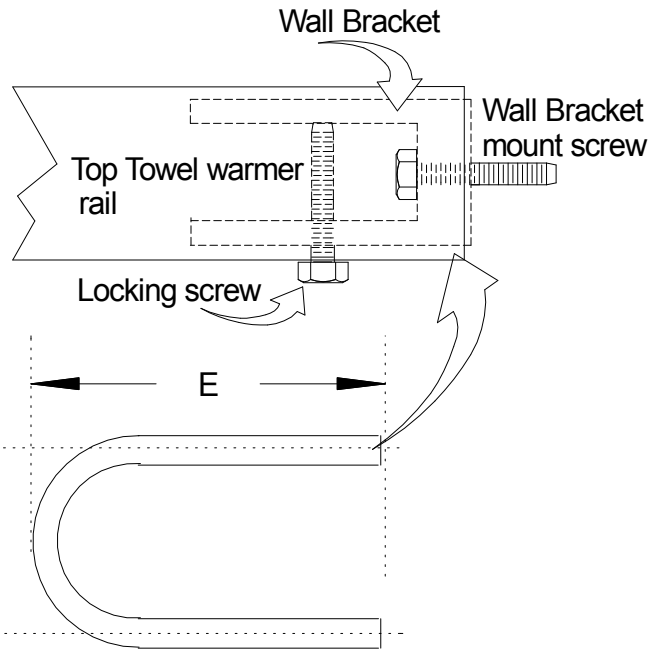

MYSON

Lekoro ES40
Classic
 Electric

Technical information 04/07
 • 110 Volts

ES40 Technical Sheet

Side View

Model	A	B	C	E	Watts	Amps	Tube Dia
ES40/1	18 1/4"	21 5/8"	17"	12"	100	0.76	1 1/4"
ES40/2	24 1/4"	27 5/8"	23"	12"	140	1.1	1 1/4"