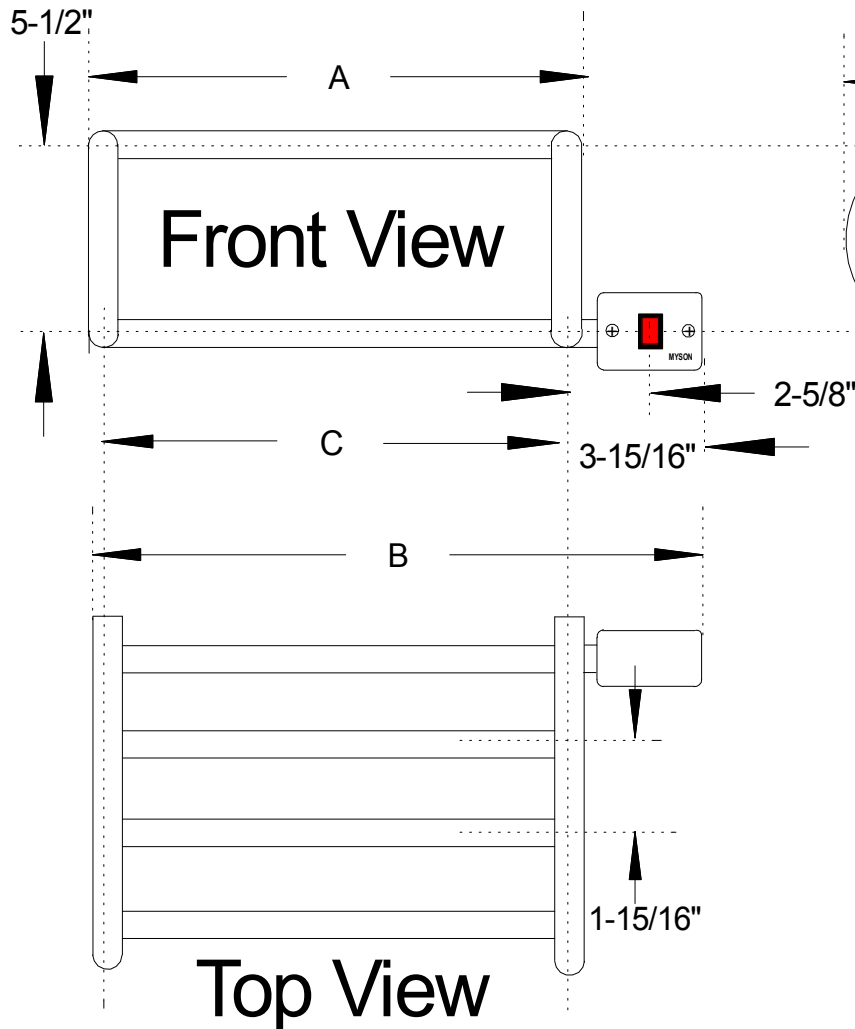

MYSON

Lekoro ES40
Classic
 Electric

Technical information 04/07
 • 110 Volts

ES40 Technical Sheet

Side View

Model	A	B	C	E	Watts	Amps	Tube Dia
ES40/1	18 1/4"	21 5/8"	17"	12"	100	0.76	1 1/4"
ES40/2	24 1/4"	27 5/8"	23"	12"	140	1.1	1 1/4"