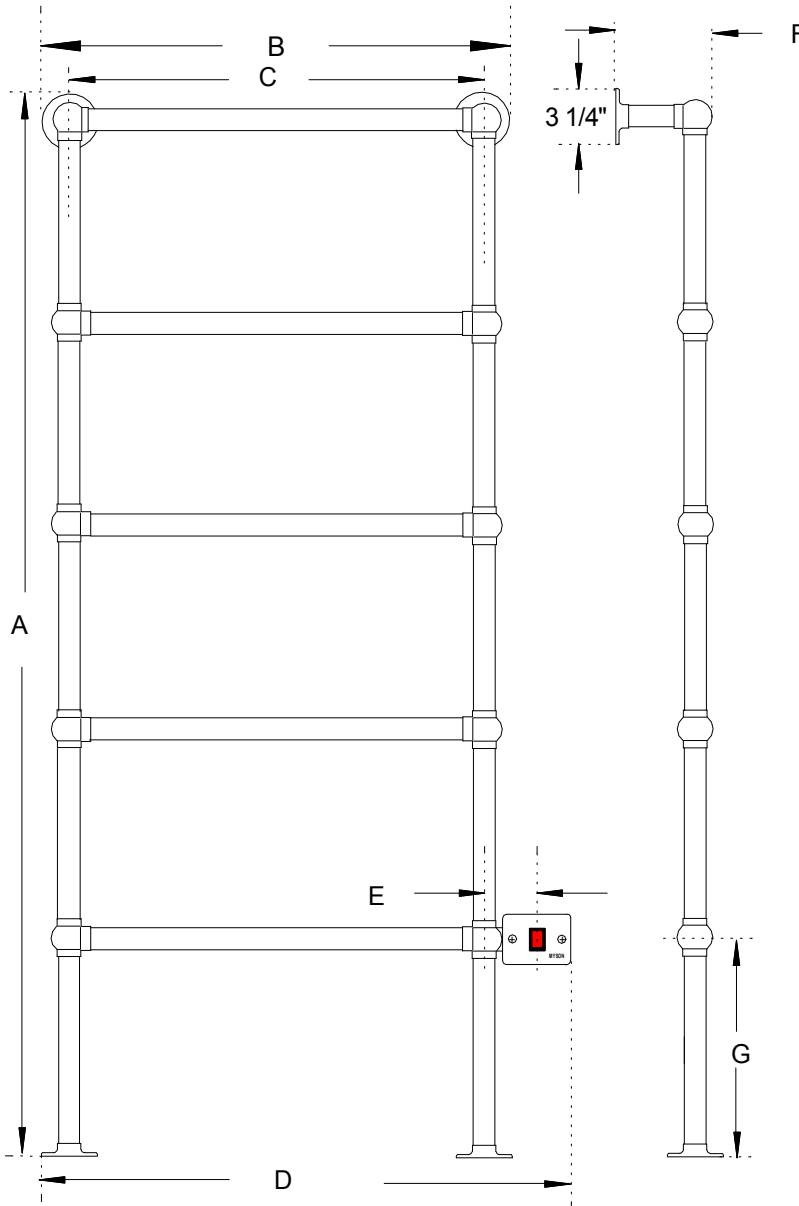

### EB25 Technical sheet

Model	A	B	C	D	E	F	G	Watts	Amps	Tube Dia
EB25/1	61 5/8"	21 1/4"	18"	23 5/8"	2 5/8"	5 5/8"	12"	200	1.75	1 1/4"
EB25/2	61 5/8"	27 1/4"	24"	29 5/8"	2 5/8"	5 5/8"	12"	200	1.75	1 1/4"