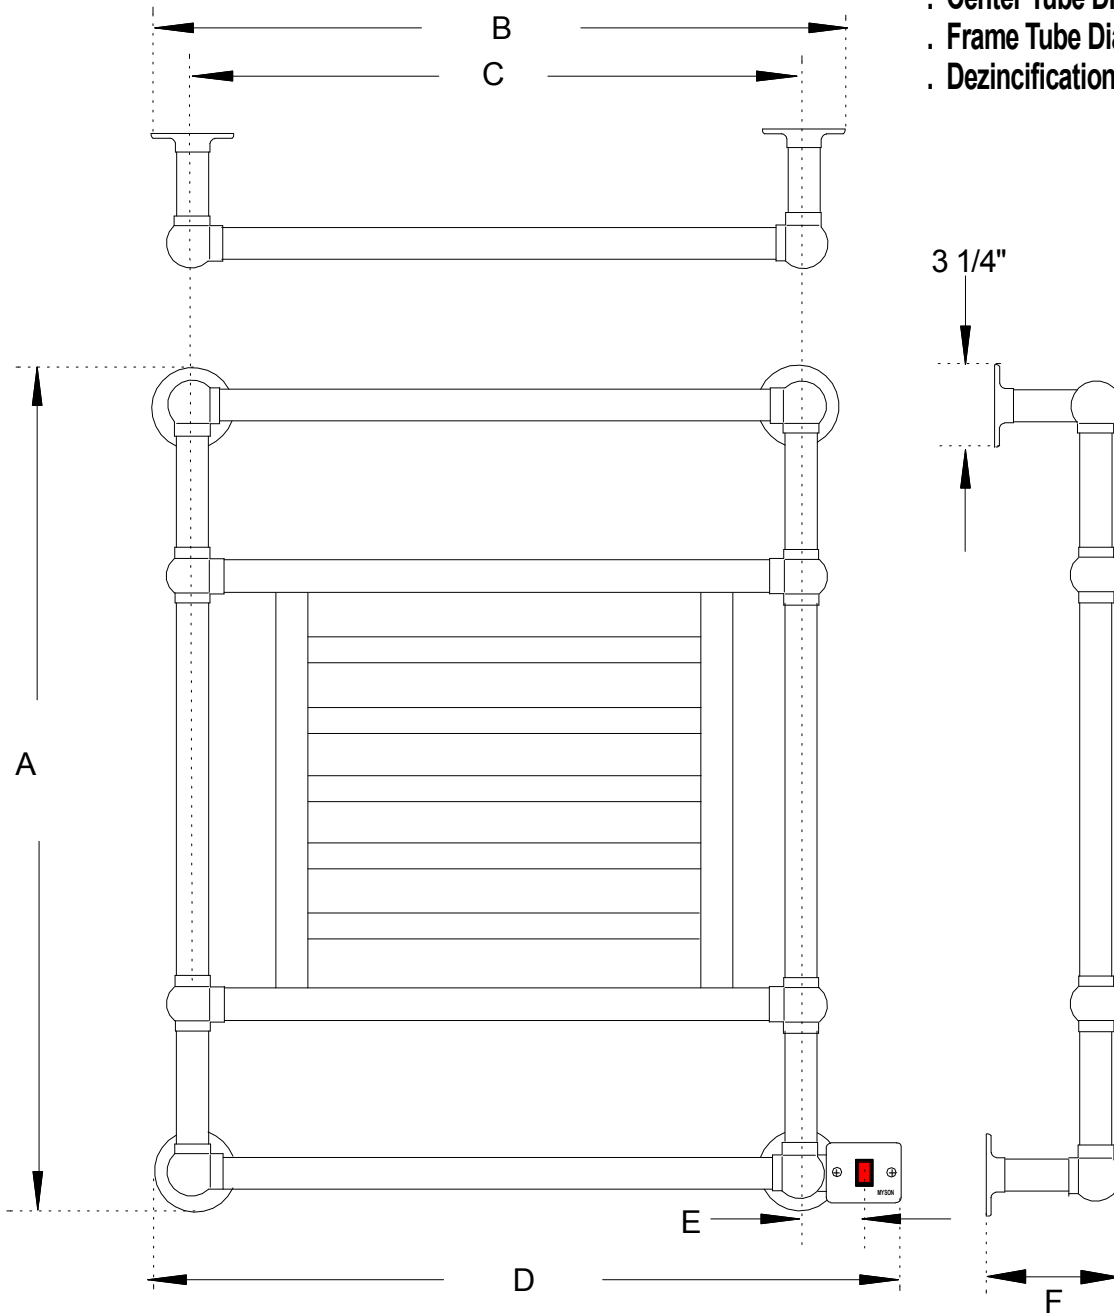

MYSON

Salmon EB31 Traditional Electric

EB31 Technical Sheet

Technical information 04/07

- . Volts 120v/60Hz
- . Center Tube Diameter 1"
- . Frame Tube Diameter 1 1/4"
- . Dezincification Resistant Brass

Model	A	B	C	D	E	F	Watts	Amps
EB31/1	27 1/4"	27 1/4"	24"	30"	3"	5 5/8"	165	1.30
EB31/2	33 1/4"	33 1/4"	30"	36"	3"	5 5/8"	165	1.30