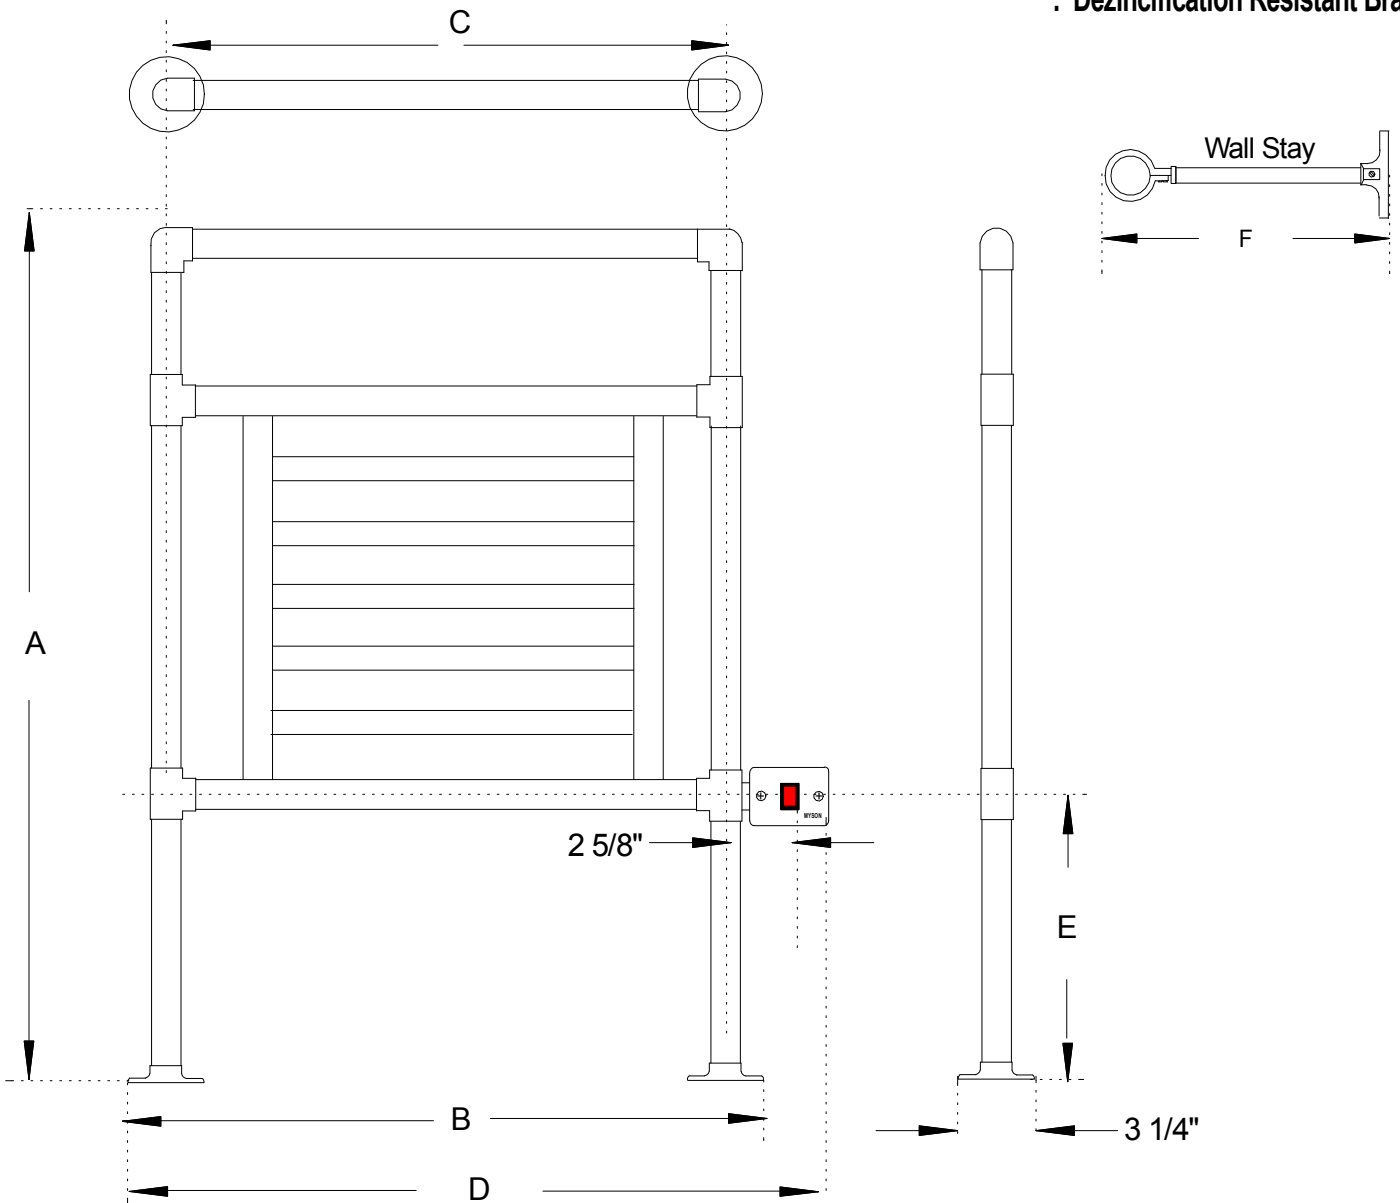

# TAW ES6 CLASSIC Electric

## ES6 Technical Sheet

- Technical information 04/07*
- . Volts 120v/60Hz
  - . Center Tube Diameter: 1"
  - . Frame Tube Diameter 1 1/4"
  - . Dezincification Resistant Brass

Model	A	B	C	D	E	F	Watts	Amps
ES6/1	36 5/8"	27 1/4"	24"	30"	12"	3" - 7"	165	1.26
ES6/2	36 5/8"	33 1/4"	30"	36"	12"	3" - 7"	165	1.26