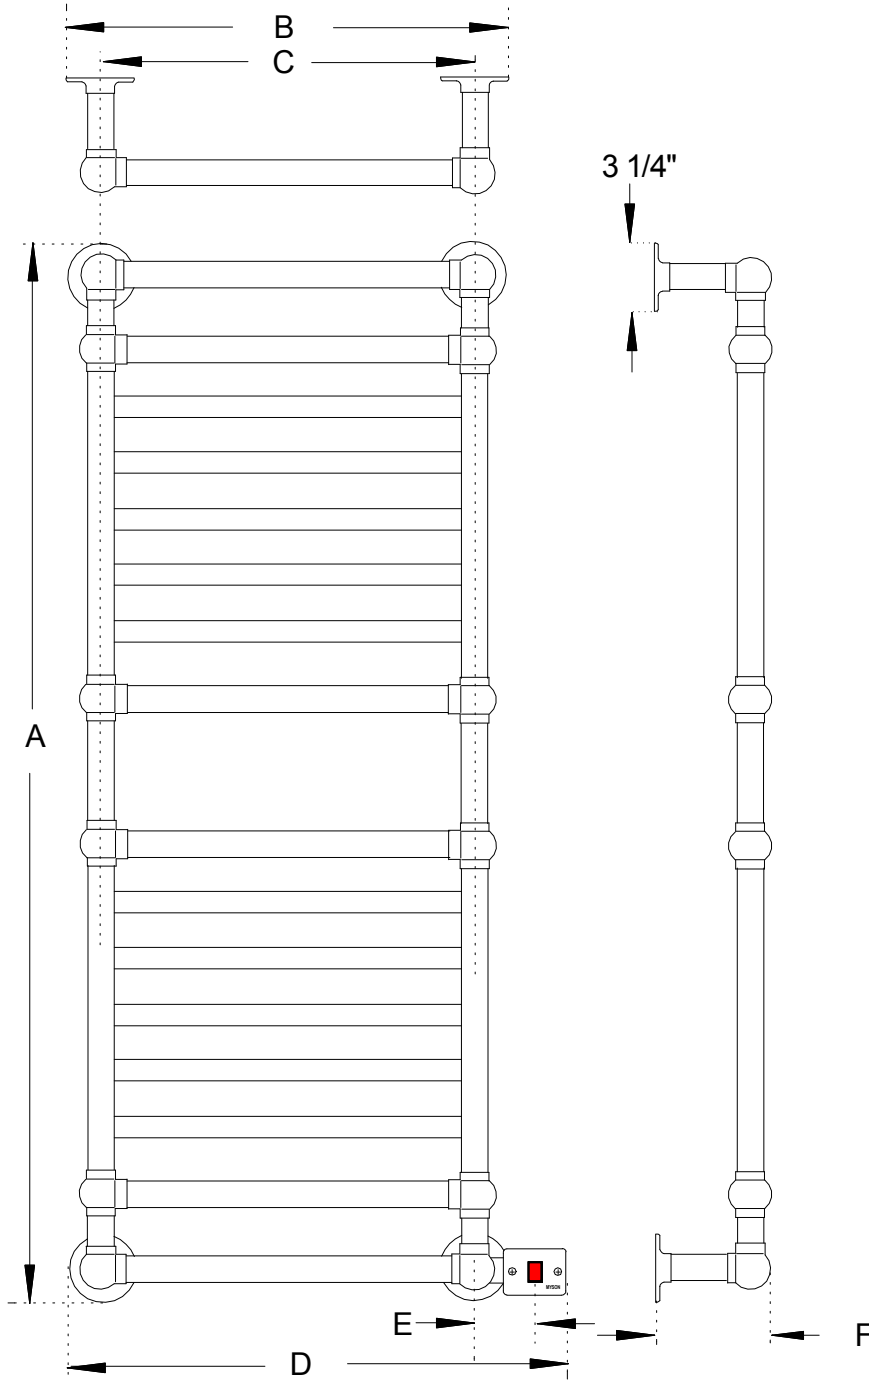

MYSON

Ullswater EB36 Traditional Electric

EB36 Technical Sheet

Technical information 04/07

. Volts 120v/60Hz

. Dezincification Resistant Brass

Model	A	B	C	D	E	F	Watts	Amps	Tube Dia
EB36/1	51 1/4"	21 1/4"	18"	24"	3"	6 7/8"	300	2.73	1 1/4"
EB36/2	51 1/4"	27 1/4"	24"	30"	3"	6 7/8"	300	2.73	1 1/4"